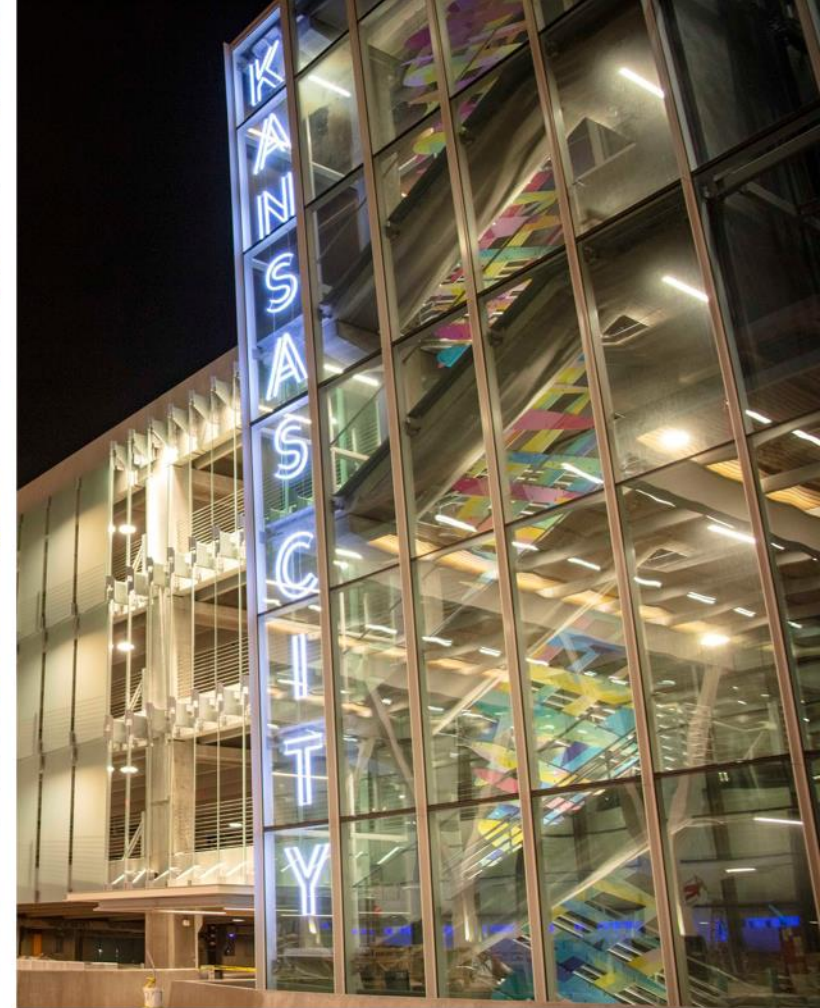

A construction site at dusk or dawn. A large crane is visible in the upper left. In the foreground, several workers are silhouetted against the blue sky. One worker on the right is pointing towards the left. The background shows the skeletal structure of a building under construction.